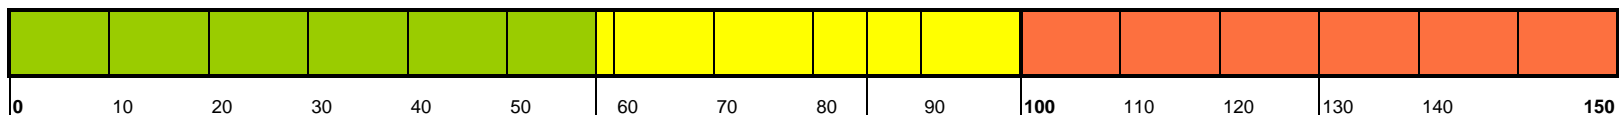

428 HEATHLAND CIRCLE

HERS INDEX

LESS ENERGY

MORE ENERGY

0 = ZERO ENERGY HOME

58 = THIS HOME

85 = MINIMUM
HERS FOR
ENERGY STAR

100 = STANDARD NEW HOME

120+ = TYPICAL EXISTING HOME

New York ENERGY STAR® Labeled Homes use less energy, save money and help protect the environment

THIS HOME IS 42% MORE ENERGY EFFICIENT THAN A HOME BUILT TO THE 2006 INTERNATIONAL ENERGY CONSERVATION CODE AND 27% MORE EFFICIENT THAN A HOME MEETING THE MINIMUM ENERGY STAR REQUIREMENT